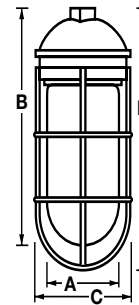

	Mounting Style	Hub Size (Inches)	No. of Hubs	Wattage	Dimensions In Millimeters (Inches)						Catalog Number
					A	B	C	D	E	F	
	Pendant	1/2	1	100	85.0 (3.34)	231.0 (9.09)	105.5 (4.15)	251.0 (9.88)	—	—	WFA1050G
	Pendant	3/4	1	100	85.0 (3.34)	231.0 (9.09)	105.5 (4.15)	251.0 (9.88)	—	—	WFA1075G
	Pendant	1/2	1	200	109.8 (4.32)	266.7 (10.50)	135.5 (5.33)	279.4 (11.00)	—	—	WFA2050G
	Pendant	3/4	1	200	109.8 (4.32)	266.7 (10.50)	135.5 (5.33)	279.4 (11.00)	—	—	WFA2075G
	Ceiling	1/2	5	100	85.0 (3.34)	219.0 (8.62)	105.5 (4.15)	238.0 (9.37)	—	—	WFC1050G
	Ceiling	3/4	5	100	85.0 (3.34)	219.0 (8.62)	108.0 (4.15)	238.0 (9.37)	—	—	WFC1075G
	Ceiling	1/2	5	200	109.8 (4.32)	266.7 (10.50)	135.5 (5.33)	273.1 (10.75)	—	—	WFC2050G
	Ceiling	3/4	5	200	109.8 (4.32)	266.7 (10.50)	135.5 (5.33)	273.1 (10.75)	—	—	WFC2075G
	Wall	1/2	5	100	85.0 (3.34)	184.2 (7.25)	105.5 (4.15)	207.0 (8.14)	118.0 (4.64)	106.0 (4.17)	WFW1050G
	Wall	3/4	5	100	85.0 (3.34)	184.2 (7.25)	105.5 (4.15)	207.0 (8.14)	118.0 (4.64)	106.0 (4.17)	WFW1075G
	Wall	1/2	5	200	109.8 (4.32)	222.3 (8.75)	135.5 (5.33)	235.0 (9.25)	118.0 (4.64)	114.3 (4.50)	WFW2050G
	Wall	3/4	5	200	109.8 (4.32)	222.3 (8.75)	135.5 (5.33)	235.0 (9.25)	118.0 (4.64)	114.3 (4.50)	WFW2075G

Dimensions in Millimeters (Inches)

WFA Series

WFC Series

WFW Series