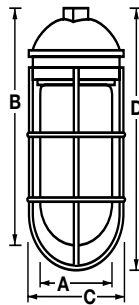

Weatherproof Boxes, Covers, Lampholders and Lighting Fixtures

Weatherproof Incandescent Fixtures

NEC/CEC:
Listed for Ordinary Locations

Factory assembled with guard, 120 volt rated.

Ground screw, closure plugs and mounting lugs included. Use with 125 °C (257 °F) supply wire. Use with medium base incandescent lamps. Gray color.

	Mounting Style	Hub Size (Inches)	No. of Hubs	Wattage	Dimensions In Millimeters (Inches)						Catalog Number
					A	B	C	D	E	F	
	Pendant	1/2	1	100	85.0 (3.34)	231.0 (9.09)	105.5 (4.15)	251.0 (9.88)	—	—	WFA1050G
	Pendant	3/4	1	100	85.0 (3.34)	231.0 (9.09)	105.5 (4.15)	251.0 (9.88)	—	—	WFA1075G
	Pendant	1/2	1	200	109.8 (4.32)	266.7 (10.50)	135.5 (5.33)	279.4 (11.00)	—	—	WFA2050G
	Pendant	3/4	1	200	109.8 (4.32)	266.7 (10.50)	135.5 (5.33)	279.4 (11.00)	—	—	WFA2075G
	Ceiling	1/2	5	100	85.0 (3.34)	219.0 (8.62)	105.5 (4.15)	238.0 (9.37)	—	—	WFC1050G
	Ceiling	3/4	5	100	85.0 (3.34)	219.0 (8.62)	108.0 (4.15)	238.0 (9.37)	—	—	WFC1075G
	Ceiling	1/2	5	200	109.8 (4.32)	266.7 (10.50)	135.5 (5.33)	273.1 (10.75)	—	—	WFC2050G
	Ceiling	3/4	5	200	109.8 (4.32)	266.7 (10.50)	135.5 (5.33)	273.1 (10.75)	—	—	WFC2075G
	Wall	1/2	5	100	85.0 (3.34)	184.2 (7.25)	105.5 (4.15)	207.0 (8.14)	118.0 (4.64)	106.0 (4.17)	WFW1050G
	Wall	3/4	5	100	85.0 (3.34)	184.2 (7.25)	105.5 (4.15)	207.0 (8.14)	118.0 (4.64)	106.0 (4.17)	WFW1075G
	Wall	1/2	5	200	109.8 (4.32)	222.3 (8.75)	135.5 (5.33)	235.0 (9.25)	118.0 (4.64)	114.3 (4.50)	WFW2050G
	Wall	3/4	5	200	109.8 (4.32)	222.3 (8.75)	135.5 (5.33)	235.0 (9.25)	118.0 (4.64)	114.3 (4.50)	WFW2075G

Dimensions in Millimeters (Inches)

WFA Series

WFC Series

WFW Series