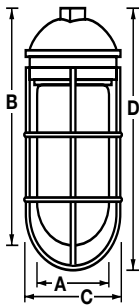

Weatherproof Boxes, Covers, Lampholders and Lighting Fixtures

Weatherproof Incandescent Fixtures

NEC/CEC:
Listed for Ordinary Locations

Factory assembled with guard, 120 volt rated.

Ground screw, closure plugs and mounting lugs included. Use with 125 °C (257 °F) supply wire. Use with medium base incandescent lamps. Gray color.

	Mounting Style	Hub Size (Inches)	No. of Hubs	Wattage	Dimensions In Millimeters (Inches)						Catalog Number
					A	B	C	D	E	F	
	Pendant	1/2	1	100	85.0 (3.34)	231.0 (9.09)	105.5 (4.15)	251.0 (9.88)	—	—	WFA1050G
	Pendant	3/4	1	100	85.0 (3.34)	231.0 (9.09)	105.5 (4.15)	251.0 (9.88)	—	—	WFA1075G
	Pendant	1/2	1	200	109.8 (4.32)	266.7 (10.50)	135.5 (5.33)	279.4 (11.00)	—	—	WFA2050G
	Pendant	3/4	1	200	109.8 (4.32)	266.7 (10.50)	135.5 (5.33)	279.4 (11.00)	—	—	WFA2075G
	Ceiling	1/2	5	100	85.0 (3.34)	219.0 (8.62)	105.5 (4.15)	238.0 (9.37)	—	—	WFC1050G
	Ceiling	3/4	5	100	85.0 (3.34)	219.0 (8.62)	108.0 (4.15)	238.0 (9.37)	—	—	WFC1075G
	Ceiling	1/2	5	200	109.8 (4.32)	266.7 (10.50)	135.5 (5.33)	273.1 (10.75)	—	—	WFC2050G
	Ceiling	3/4	5	200	109.8 (4.32)	266.7 (10.50)	135.5 (5.33)	273.1 (10.75)	—	—	WFC2075G
	Wall	1/2	5	100	85.0 (3.34)	184.2 (7.25)	105.5 (4.15)	207.0 (8.14)	118.0 (4.64)	106.0 (4.17)	WFW1050G
	Wall	3/4	5	100	85.0 (3.34)	184.2 (7.25)	105.5 (4.15)	207.0 (8.14)	118.0 (4.64)	106.0 (4.17)	WFW1075G
	Wall	1/2	5	200	109.8 (4.32)	222.3 (8.75)	135.5 (5.33)	235.0 (9.25)	118.0 (4.64)	114.3 (4.50)	WFW2050G
	Wall	3/4	5	200	109.8 (4.32)	222.3 (8.75)	135.5 (5.33)	235.0 (9.25)	118.0 (4.64)	114.3 (4.50)	WFW2075G

Dimensions in Millimeters (Inches)

WFA Series

WFC Series

WFW Series